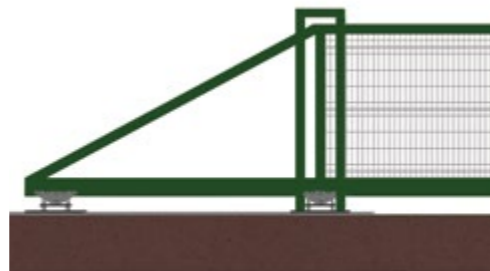

DETAY 02  
Detail 02

↑ (mm)	↔ (mm)	↕ (mm)	▣ İç/In	📄 Kaplama/Coating
800 - 2500	3 - 13	80x100x3	Single Panel Tel, Yüksek Güvenlik Çiti, Double Panel Single Panel Fence, High Security Fence, Double Panel and Chainlink	Epoksi Astar Üzeri Yağlı Boya Powder coating over galvanized, hot dip galvanized or oil (epoxy) painting