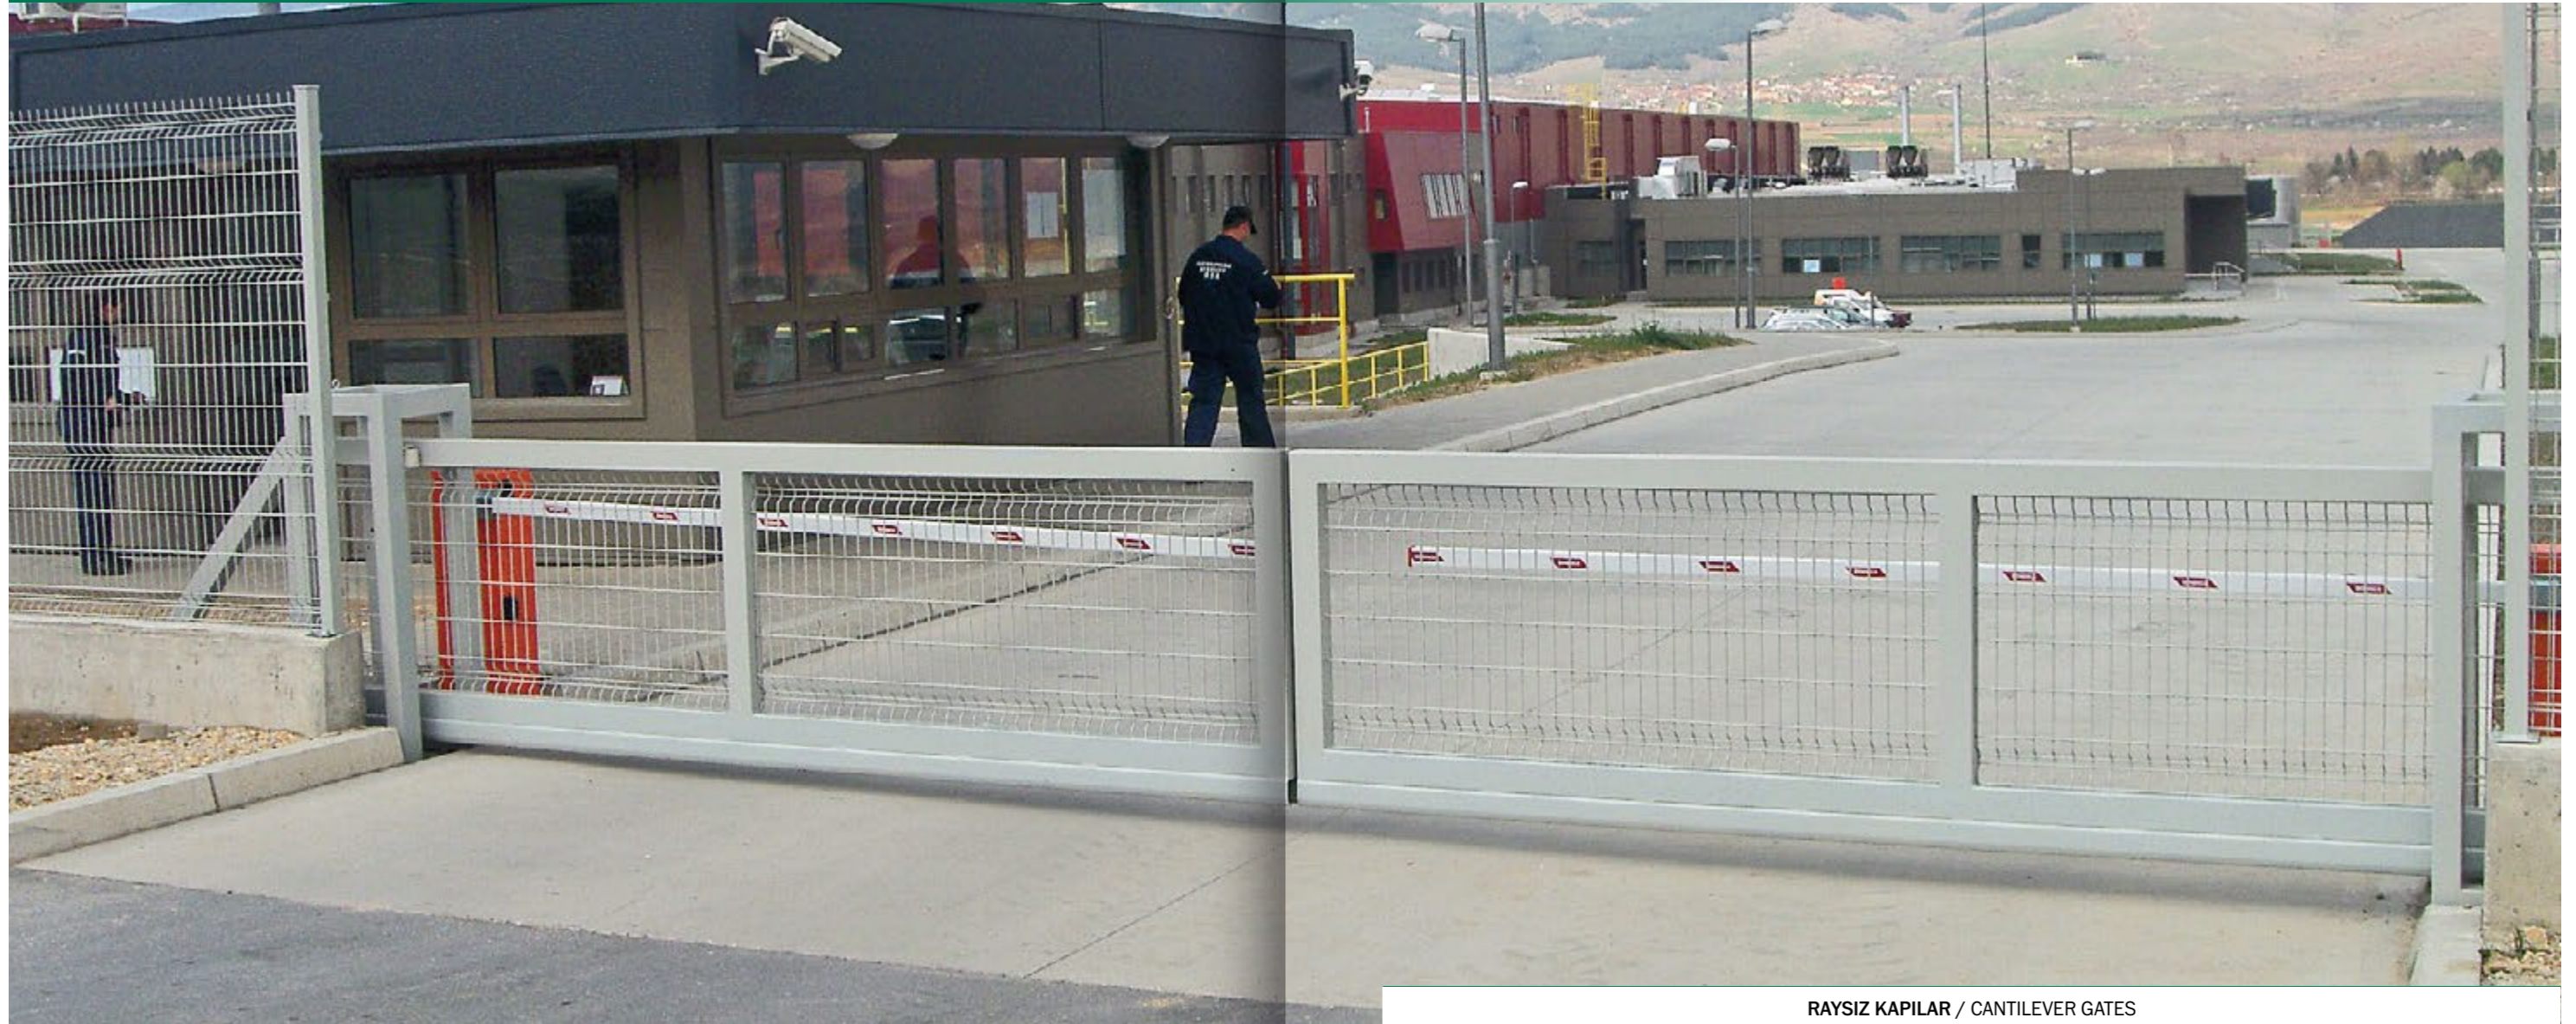

RAYSIZ KAPILAR

CANTILEVER CASE

Kullanım Alanları

Application Areas

- Sanayi bölgeleri
  Industrial zones
- Siteler
  Development

- Yol kenarları
  Road edges
- Park bahçeler
  Park gardens

RAYSIZ KAPILAR / CANTILEVER GATES