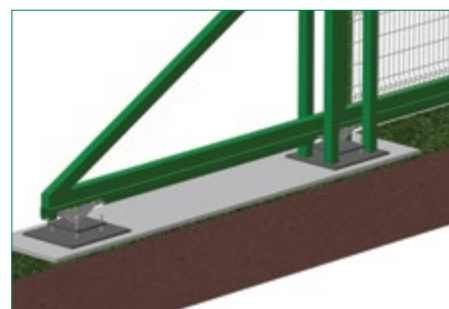

DETAY 02  
Detail 02

↑ (mm)	↔ (mm)	↕ (mm)	▣ İç/In	📄 Kaplama/Coating
800 - 2500	3 - 13	80x100x3	Single Panel Tel, Yüksek Güvenlik Çiti, Double Panel Single Panel Fence, High Security Fence, Double Panel and Chainlink	Epoksi Astar Üzeri Yağlı Boya Powder coating over galvanized, hot dip galvanized or oil (epoxy) painting